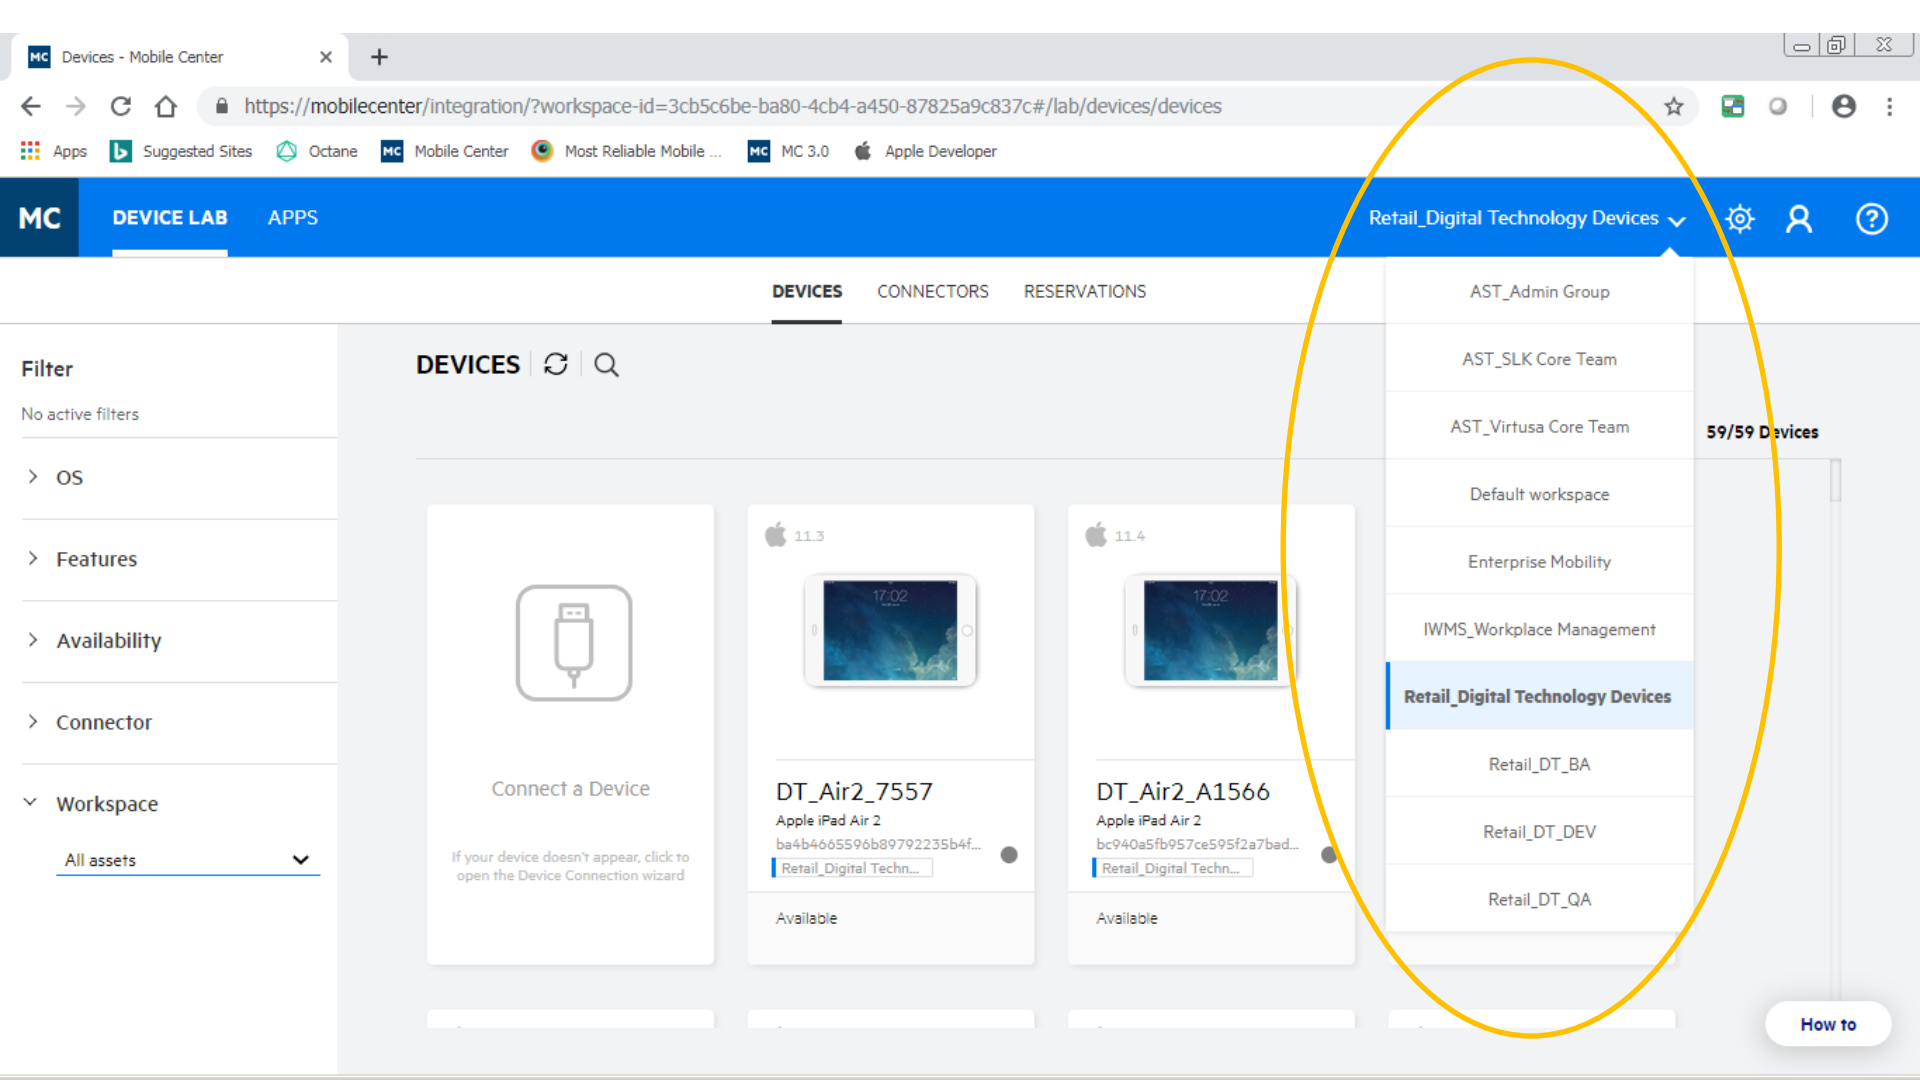

8.0.0

DT_G5_7861

LGE VS987

VS987e595ede4

Retail_Digital Techn...

Available

DEVICES CONNECTORS RESERVATIONS

Filter

No active filters

- > OS
- > Features
- > Availability
- > Connector
- > Workspace
 - All assets

DEVICES

Connect a Device

If your device doesn't appear, click to open the Device Connection wizard

 11.3

DT_Air2_7557