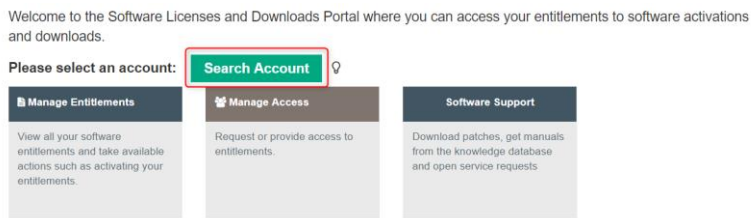

1. Open <http://www.hpe.com/software/entitlements>
2. Login with Micro Focus Software Passport Account
3. Accept Terms and Conditions

4. Select Search Account. If nothing found, request access to an SAID or HPE Entitlement Order Number first.

5. Click Manage Entitlements

6. Check the available Entitlements and select Update on the Data Protector Starter Kit

**Production** **Non-Production**

Show All Entitlements  Available for Activation  Available for Update  Eligible for Upgrade