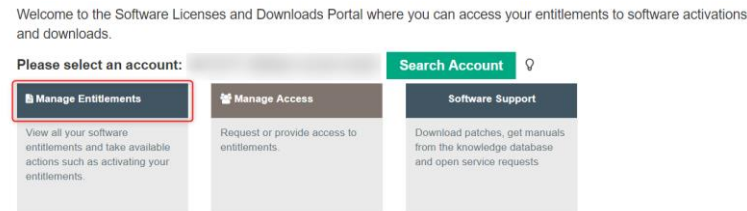

1. Open <http://www.hpe.com/software/entitlements>
2. Login with Micro Focus Software Passport Account
3. Accept Terms and Conditions

4. Select Search Account. If nothing found, request access to an SAID or HPE Entitlement Order Number first.

5. Click Manage Entitlements

6. Check the available Entitlements and select Update on the Data Protector Starter Kit

**Production** **Non-Production**

Show All Entitlements  Available for Activation  Available for Update  Eligible for Upgrade